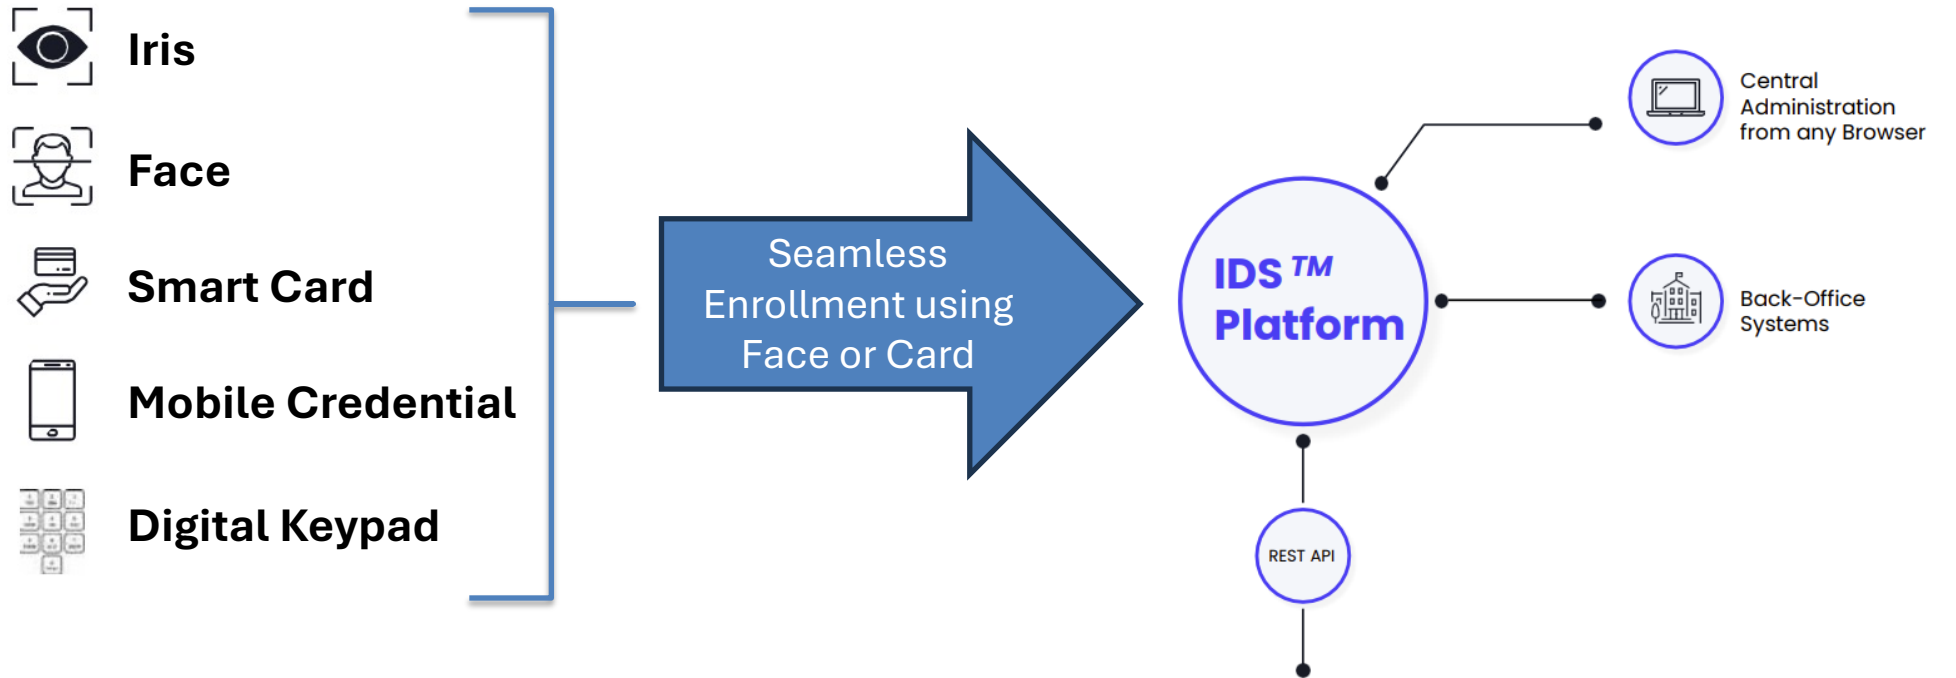

FLEXIBILITY

- ✓ Iris or Card
  - ✓ Iris or Mobile
  - ✓ Iris or Pin
- ✓ Iris & Card
  - ✓ Iris & Mobile
  - ✓ Iris & Pin
- ✓ Iris & Card or Mobile & Pin (3 factor)
  - ✓ Card or Mobile & Pin

* Available in Weigand and OSDP configurations

Time & Attendance

Point of Sale

Access Control

Devices

Test centers

Events

* PI writes our own APIs to integrate with any Access control, POS or T&A system